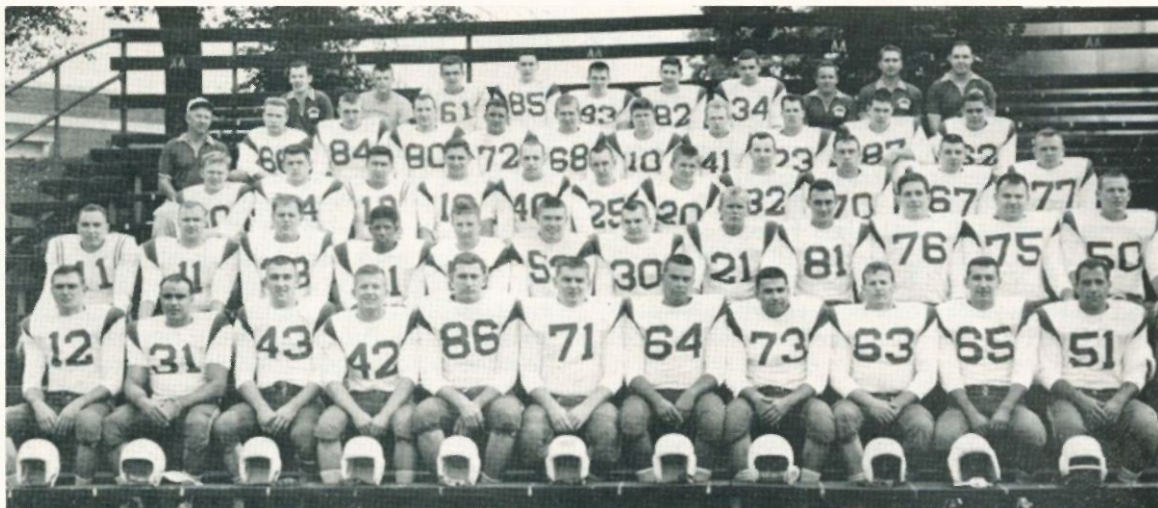

14 MAIN STREET Phone SK 6-9933

SHAW & BOEHLER

FLORIST

N. MAIN STREET PHONE SK 6-7121

1957 Varsity Football Squad

First row, left to right—Richard Dier, Joseph Gasquez, Joseph Koesterer, George Schumacher, Robert Deger, Andrew Havens, Jack Polo, Richard Conti, Harold Morpurgo, Lewis DiCocco, Fran Daley.

Second row—Richard Beams, Robert DeRonda, Donald Guido, Charles Prettyman, Frederick Smith, John Clark, Thomas Major, Jack Radzavicz, Walter DuVall, John Beecher, Herman Wyld, James Sellers.

Third row—Gordon Gilfilian, Robert Miner, Roland DeVore, Jack Root, Eugene Fitzpatrick, Robert Ziggrossi, Frank Borst, Don Chrisman, Richard Hilary, James Weinman, Robert MacNeil.

Fourth row—Head Coach Carl (Chugger) Davis, Richard Peterson, Wayne Weiss, Robert Fragnoli, George Docteroff, Robert Murtha, Charles Thompson, Frank Morris, Stanley Nevins, Jack Stanbro, Carl Scott.

Fifth row—Francis Woods, coach; Robert Hasseler, manager; Norman Preston, Ronald Brusio, Jim Norwood, Richard Thomas, David Oliver, Robert Wallace, coach; Anthony Tesori, coach; Robert Weber, coach.