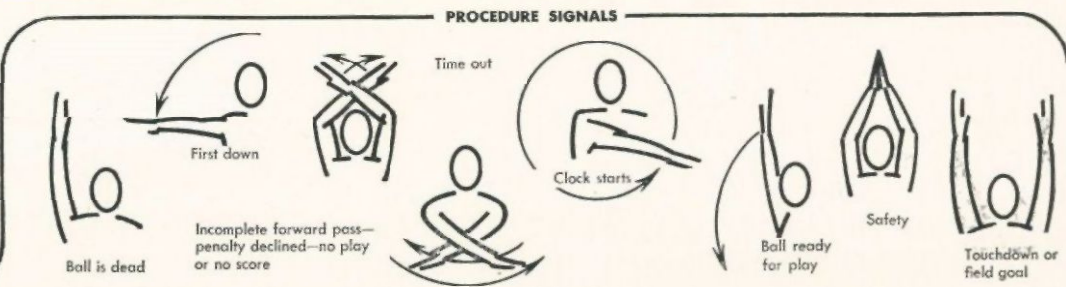

HOFSTRA PROBABLE STARTING LINEUP

LE	LT	LG	C	RG	RT	RE
Fagan 82	Rudd 73	Wamser 66	Vadnais 50	Lamb 60	Miller 75	Baldwin 70
LH	QB	FB	RH			
Mauro 20	Magilligan 10	Lewis 14	Wiemer 22			

10	Magilligan—QB	62	Dugan—G
14	Lewis—FB/QB	63	O'Neill—G
15	Wine—QB	64	Dempster—G
20	Mauro—HB	66	Wamser—G
22	Wiemer—HB	70	Baldwin—E/T
24	Hirshkind—E	71	Brooks—G
25	Smith—E	72	Pakenham—T
26	Robbins—E	73	Rudd—T
27	Bruno—HB	75	Miller—T
30	Kaley—HB	76	Modzelewski—T
32	Cramer—FB	77	Larkin—T
33	Moretti—HB	78	Donohue—E
35	Russell—G	80	Jordan—E
36	Trezza—HB	81	Commins—HB/E
38	Overton—HB	82	Fagan—E
40	Venditto—HB	83	Manzer—E
42	Petrucel—QB	84	Wilenski—E
50	Vadnais—C	86	Buttacavoli—E
52	Groom—C	88	Rounty—E
60	Lamb—G		

...e a Coke

SCORE	1	2	3	4	Total
HOFSTRA					
CORTLAND					

"COKE" IS A REGISTERED TRADE-MARK