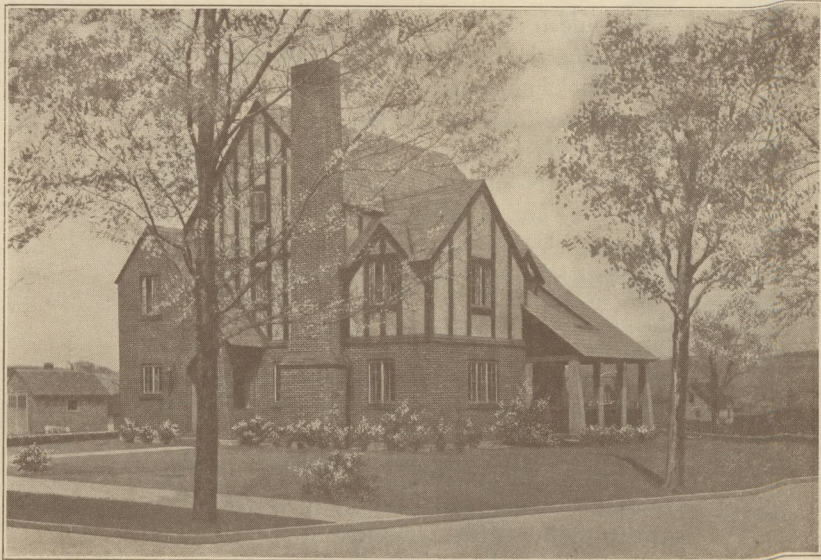

90-10-5

THERE'S NO PLACE LIKE HOME

1927

This is our new home, how do you like it?
Look inside—you will be interested.

ALPHA DELTA

CORTLAND STATE NORMAL SCHOOL
CORTLAND, NEW YORK

THE NEW HOME OF THE ALPHA DELTAS

LOCATION

Most desirable location in city, on Normal Hill, facing the State Normal Park, within two short blocks of Cortland State Normal School, the choicest location for any possible sorority home. This location will make our home a part of the Normal campus itself, a feature of great value and much to be desired. From this home one looks down upon the Crown City from which emerge seven peaceful valleys.